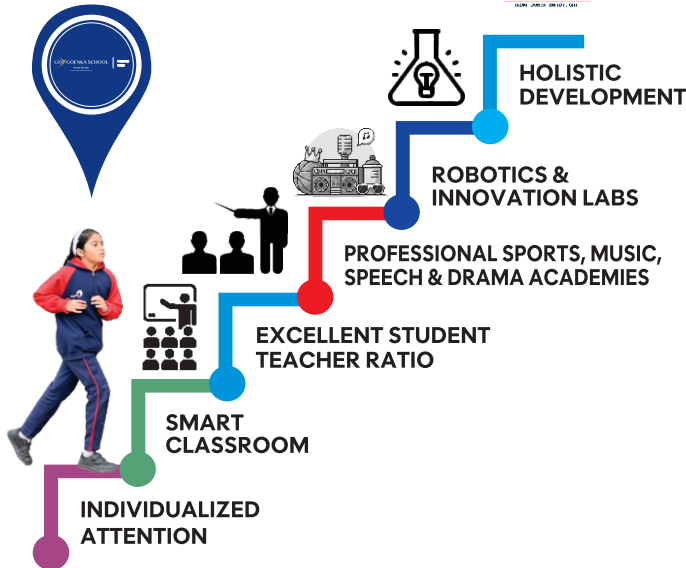

GD GOENKA GROUP OUR NATIONAL FOOTPRINT

130+ K12 Schools	20+ States & Uts	20+ La Petite Montessori Pre-school	100+ Toddler House Pre-schools
1,50,000 Students And Alumni Across The Globe	20+ Years of GD Goenka University	80+ Healthcare Academics	30+ Years in Tourism

GD GOENKA SCHOOL

Thrive. For Life.
(Under The Aegis of GD Goenka Group)

Dohra Road
Bareilly

T H R I V E

Team Centric Harmonious Resilient Innovative Versatile Empathetic